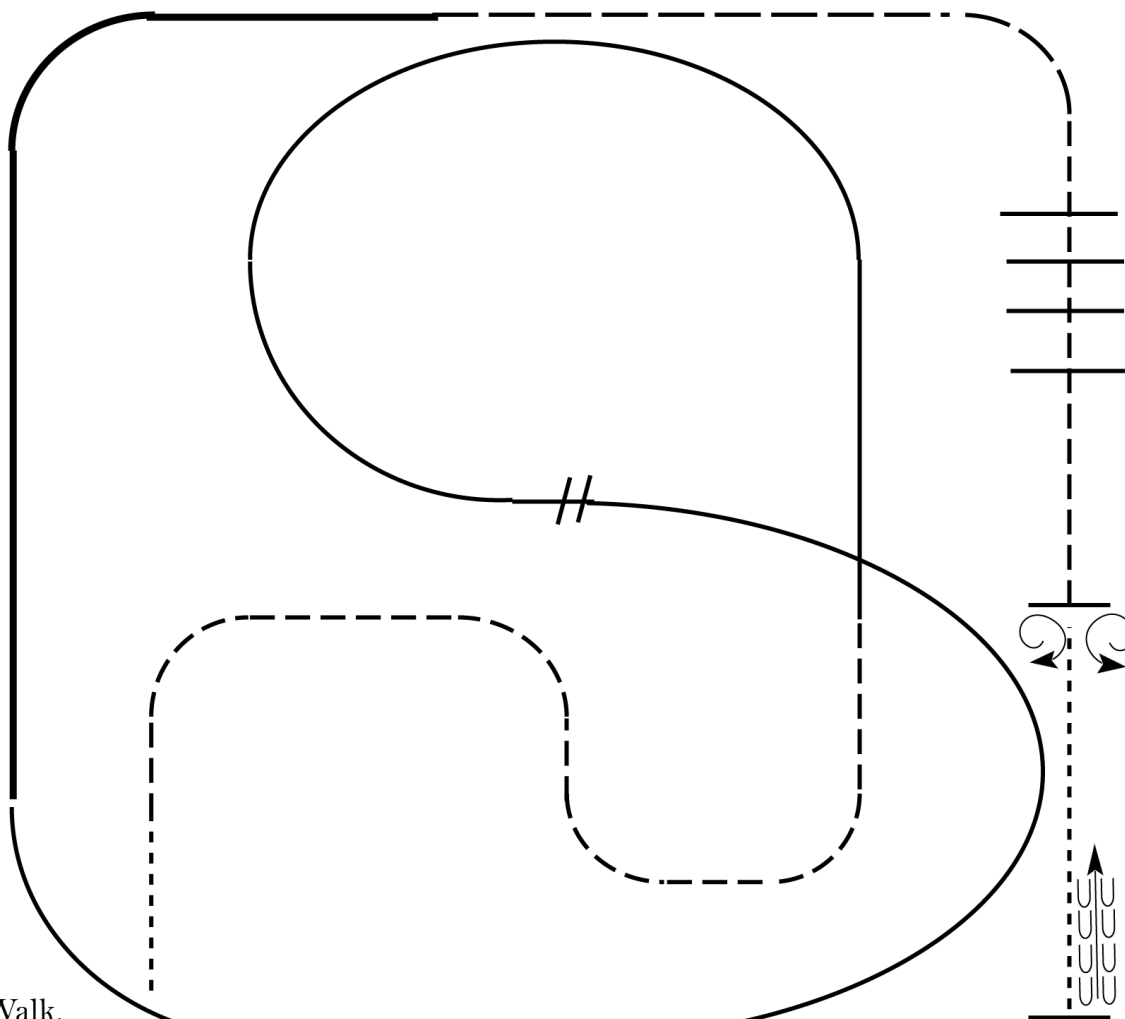

2019 CGHC Fall Show

Gypsy Ranch Ridding W/J & W/J/L Open

(WJ exhibitors - extend the Jog where it says Lope)

www.HorseShowPatterns.com

www.HorseShowPatterns.com

1. Walk.
2. Trot serpentine
3. Lope left lead around end of arena and then diagonally across arena.
4. Change leads (simple or flying) and
5. Lope on the right lead around end of the arena.
6. Extend lope on the straight away around corner to center of arena.
7. Extend trot around corner of arena
8. Collect to a trot
9. Trot over poles
10. Stop do a 360 turn each direction (either direction 1st)
11. Walk, stop and back.

Walk	-----
Jog	- - - - -
Extended Jog	-----
Lope	-----
Lead Change	//
Back	←←←
Marker	ⓑ

[RR/4]

Pattern Provided by:
Show Management